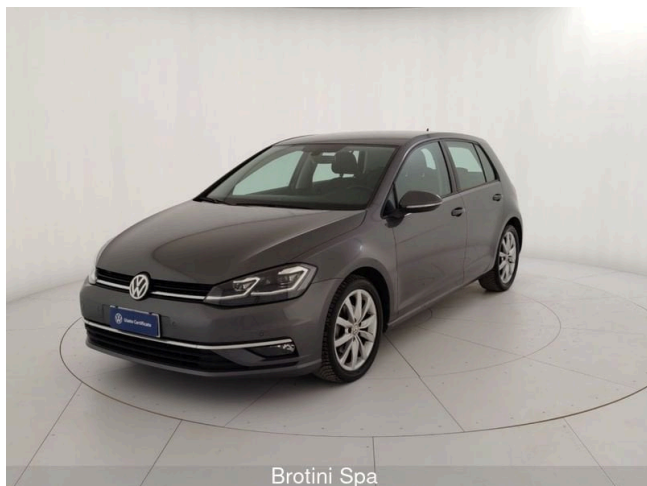

## Golf 1.6 TDI 115 CV 5p. Executive BlueMotion Technology

Brotini Spa